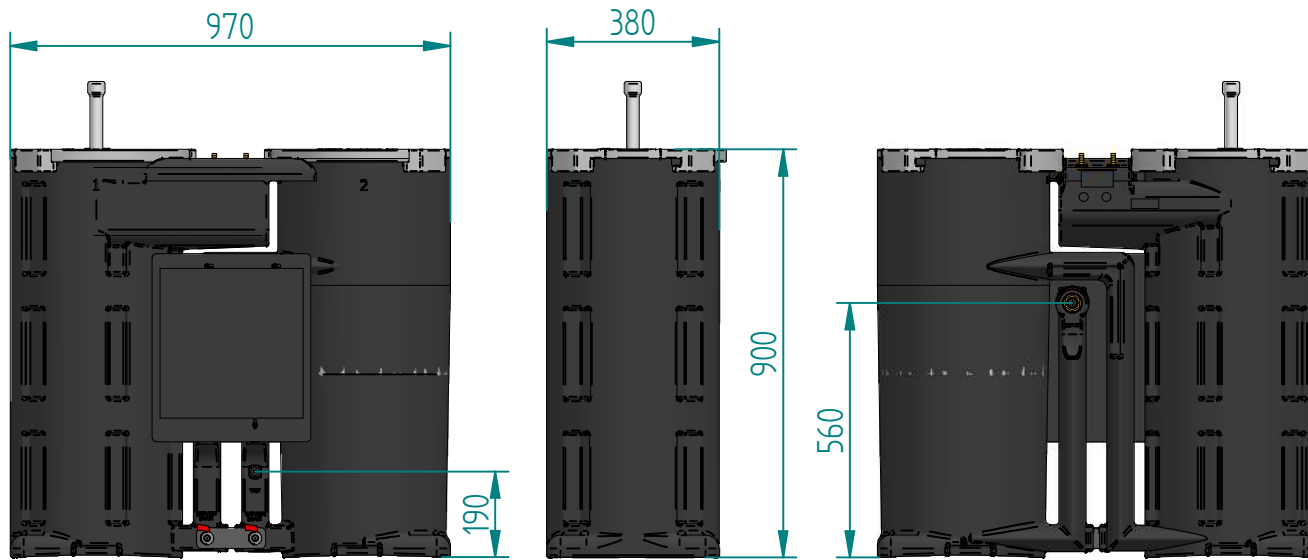

				
	NAME	DATE		
DRAWN	FK	04-11-2016	SEP premium 30	
CHECKED				
JORC industrial BV Pretoriastraat 28 6413 NN, Heerlen, The Netherlands National Tel: 045 524 24 27 Fax: 045 524 19 79 International Tel +31 45 524 24 27 Fax +31 45 524 19 79			SIZE A4	REV A
			All dimensions are in millimetres unless otherwise stated	