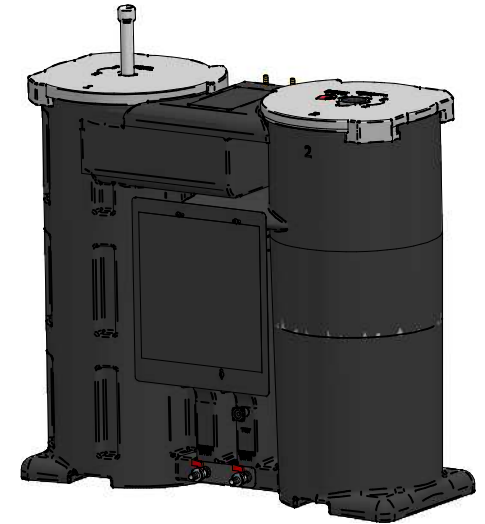

				
	NAME	DATE		
DRAWN	FK	04-11-2016	SEP premium 30	
CHECKED				
JORC industrial BV Pretoriastraat 28 6413 NN, Heerlen, The Netherlands National Tel: 045 524 24 27 Fax: 045 524 19 79 International Tel +31 45 524 24 27 Fax +31 45 524 19 79			SIZE A4	REV A
			All dimensions are in millimetres unless otherwise stated	